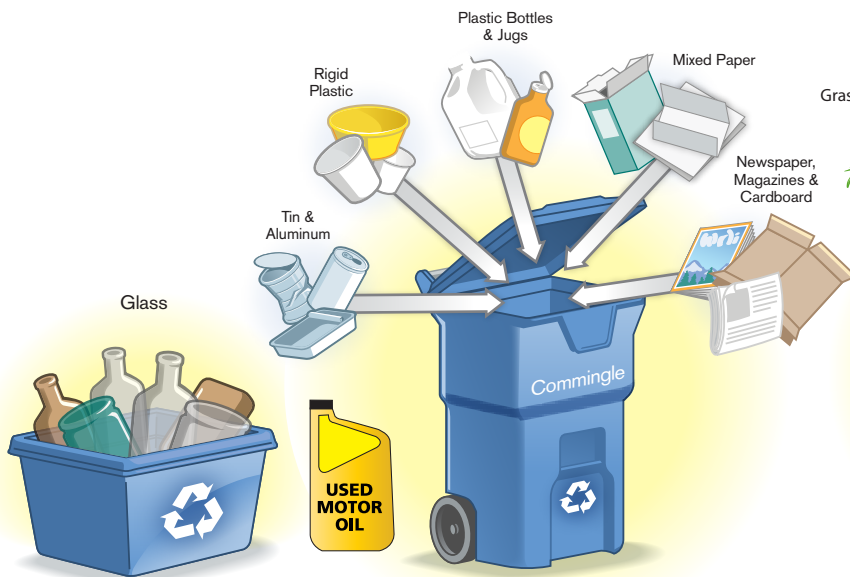

Schedule B-City

For more information please call our Customer Service Department at

541-382-2263

bendgarbage.com

Glass Only

Commingle Roll Cart

Yard Debris Roll Cart

Blue highlighted week

Tan highlighted week (subscription service)

*January & December are on-call service with up to two collections per month.

Please position roll cart handles toward the house with lids opening toward the street.

printed on recycled paper